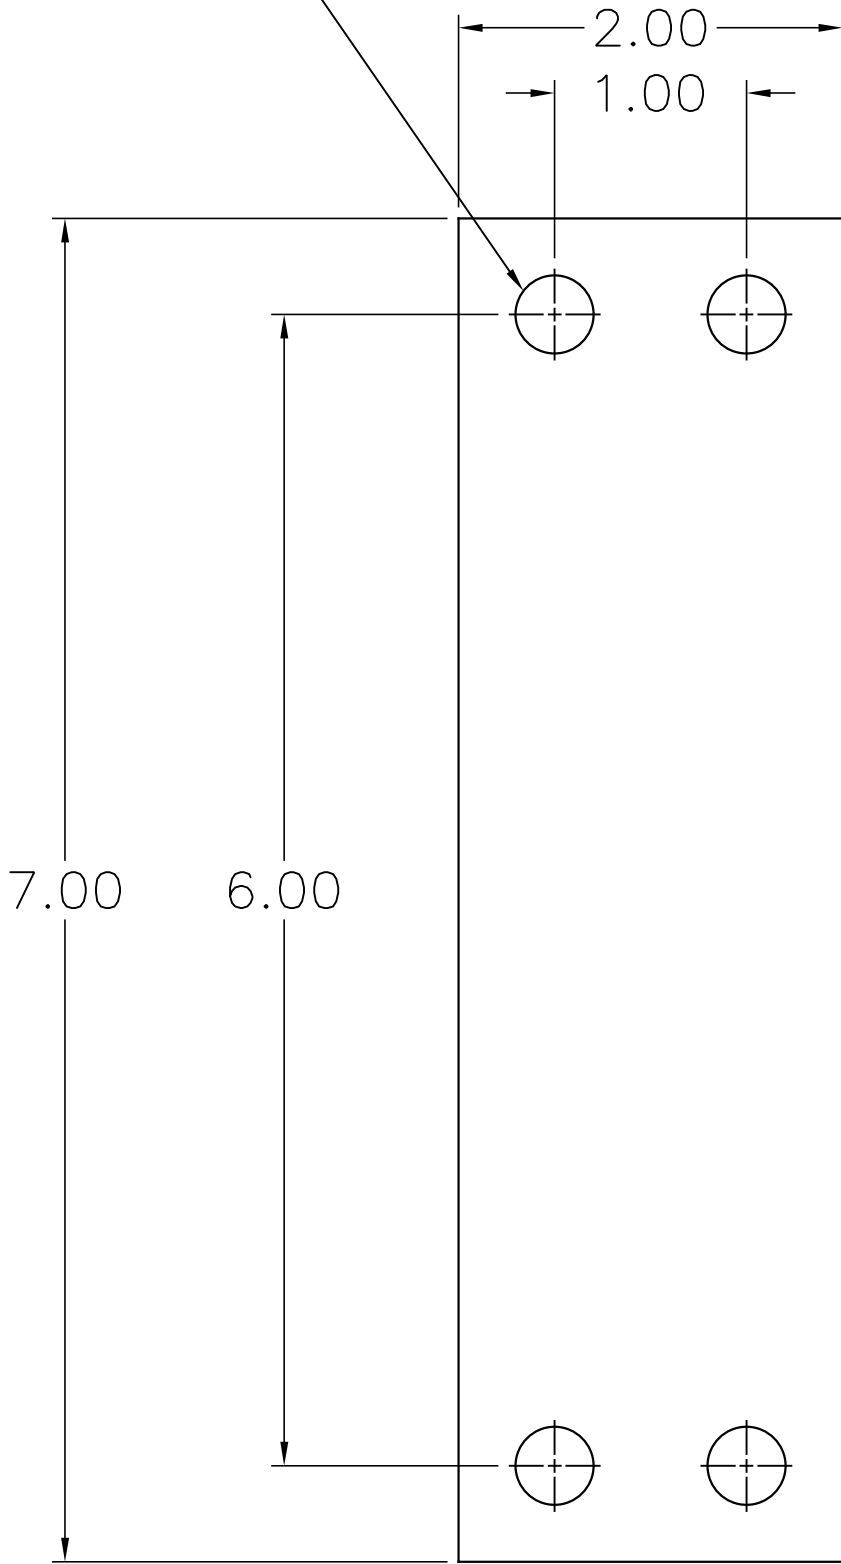

13/32 DRILL THRU (4) PLCS

15" SPRING  
001500712  
C.R.S.